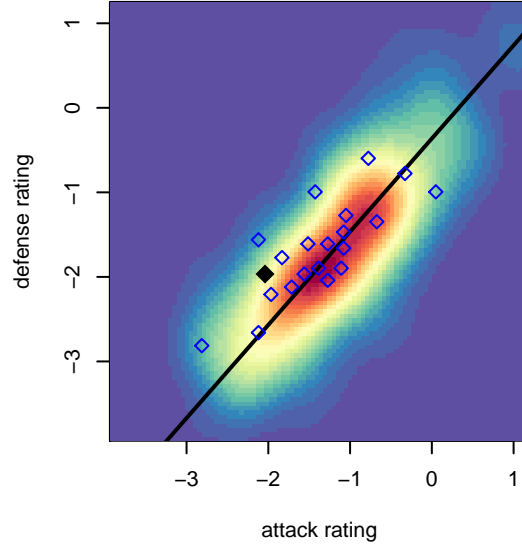

# Kitsap Alliance Black G03

Westsound FC  
 Silverdale, WA  
 G03 total strength=219  
 attack=0.13 defense=0.14  
 fall league = RCL G03 Div 4  
 spr league = Win RCL G03 Div 4

alt names used:  
 Kitsap Alliance FC Black 03  
 Kitsap Alliance G03 B  
 Kitsap Alliance FC G03 B  
 Kitsap Alliance FC Black 03  
 Kitsap Alliance FC G03 B  
 Kitsap Alliance FC G03 B

**Kitsap Alliance Black G03**  
 Dots are actual minus expected GF (blue circles) and GA (red triangles).  
 Blue line is smoothed change in attack strength. Red is smoothed change in defense strength.

**attack and defense variance (black dot)  
relative to other teams  
and top 10 in region**

**attack and defense rating  
relative to others at age  
and all opponents in last 13 months**

**Performance relative to 13 month average**