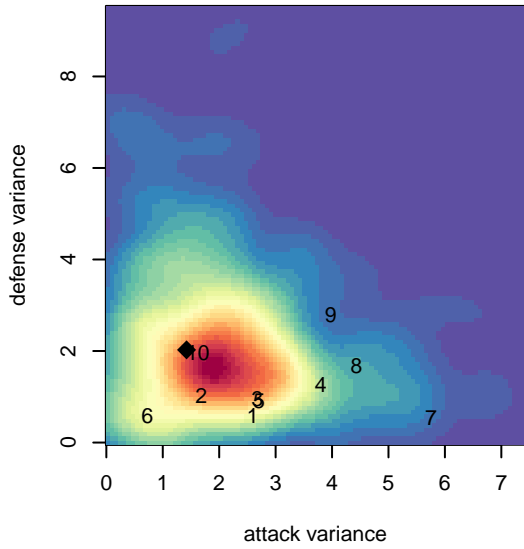

**attack and defense variance (black dot)
relative to other teams
and top 10 in region**