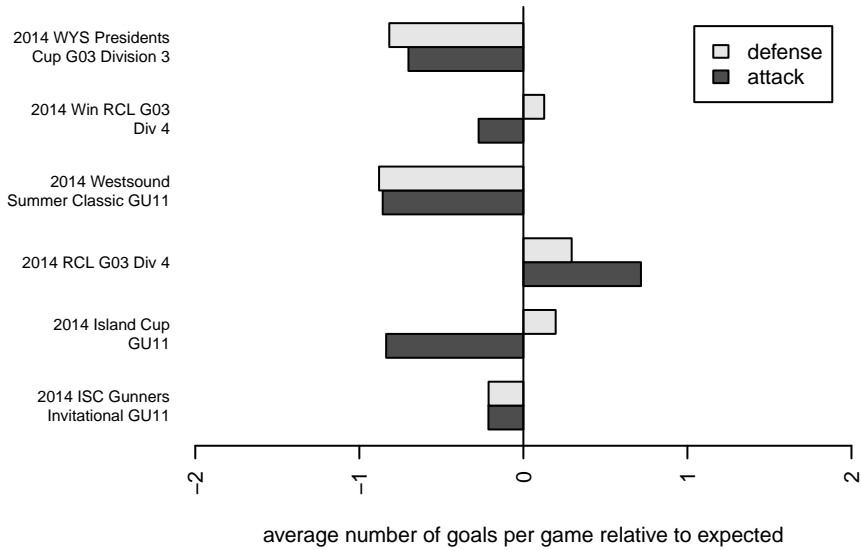

**Kitsap Alliance Black G03**  
 Dots are actual minus expected GF (blue circles) and GA (red triangles).  
 Blue line is smoothed change in attack strength. Red is smoothed change in defense strength.

**attack and defense variance (black dot)  
relative to other teams  
and top 10 in region**

**attack and defense rating  
relative to others at age  
and all opponents in last 13 months**

**Performance relative to 13 month average**