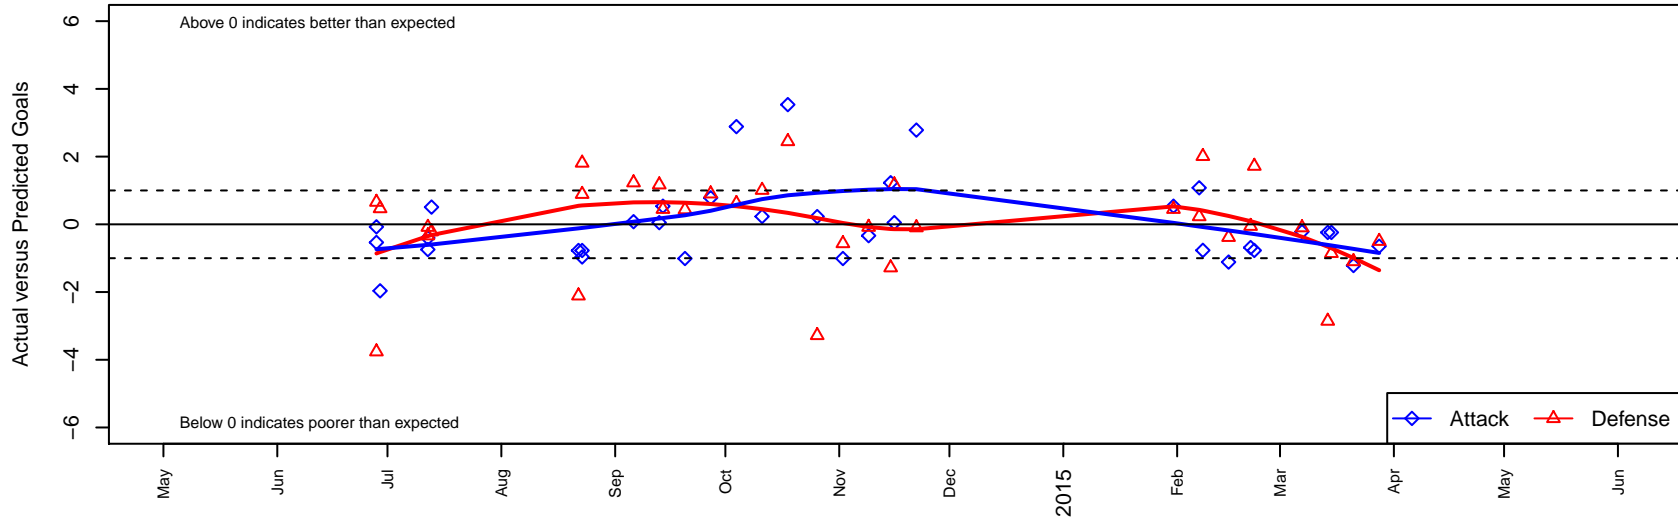

# Kitsap Alliance Black G03

Westsound FC  
 Silverdale, WA  
 G03 total strength=219  
 attack=0.13 defense=0.14  
 fall league = RCL G03 Div 4  
 spr league = Win RCL G03 Div 4

alt names used:  
 Kitsap Alliance FC Black 03  
 Kitsap Alliance G03 B  
 Kitsap Alliance FC G03 B  
 Kitsap Alliance FC Black 03  
 Kitsap Alliance FC G03 B  
 Kitsap Alliance FC G03 B

**Kitsap Alliance Black G03**  
 Dots are actual minus expected GF (blue circles) and GA (red triangles).  
 Blue line is smoothed change in attack strength. Red is smoothed change in defense strength.

**attack and defense variance (black dot)  
relative to other teams  
and top 10 in region**

**attack and defense rating  
relative to others at age  
and all opponents in last 13 months**

**Performance relative to 13 month average**