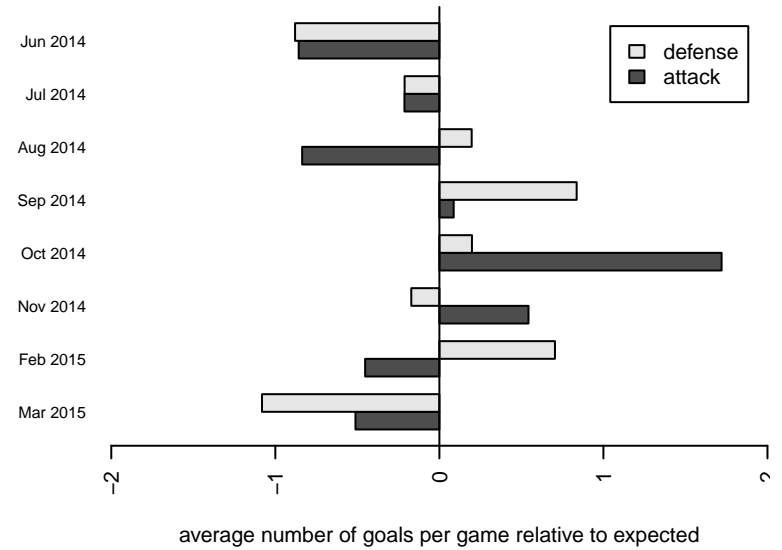

Performance relative to 13 month average