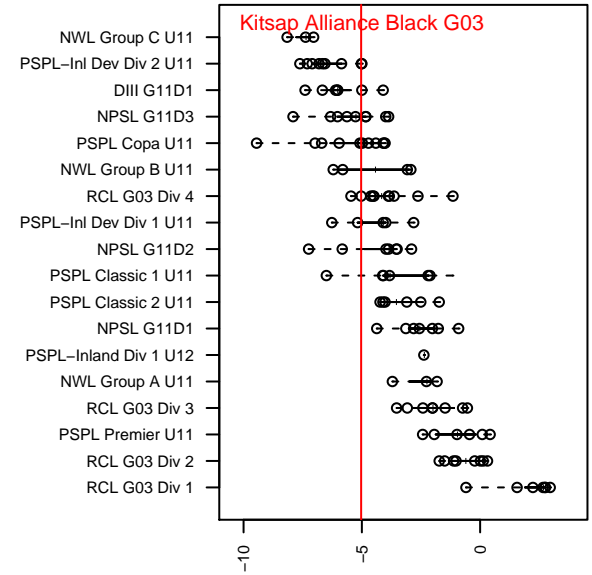

# Kitsap Alliance Black G03

Westsound FC  
 Silverdale, WA  
 G03 total strength=219  
 attack=0.13 defense=0.14  
 fall league = RCL G03 Div 4  
 spr league = Win RCL G03 Div 4

alt names used:  
 Kitsap Alliance FC Black 03  
 Kitsap Alliance G03 B  
 Kitsap Alliance FC G03 B  
 Kitsap Alliance FC Black 03  
 Kitsap Alliance FC G03 B  
 Kitsap Alliance FC G03 B

Venues played:  
 2014 Westsound Summer Classic GU11  
 2014 ISC Gunners Invitational GU11  
 2014 Island Cup GU11  
 2014 RCL G03 Div 4  
 2014 Win RCL G03 Div 4  
 2014 WYS Presidents Cup G03 Division 3

**Kitsap Alliance Black G03**  
 Dots are actual minus expected GF (blue circles) and GA (red triangles).  
 Blue line is smoothed change in attack strength. Red is smoothed change in defense strength.

**attack and defense variance (black dot)  
relative to other teams  
and top 10 in region**

**attack and defense rating  
relative to others at age  
and all opponents in last 13 months**

**Performance relative to 13 month average**